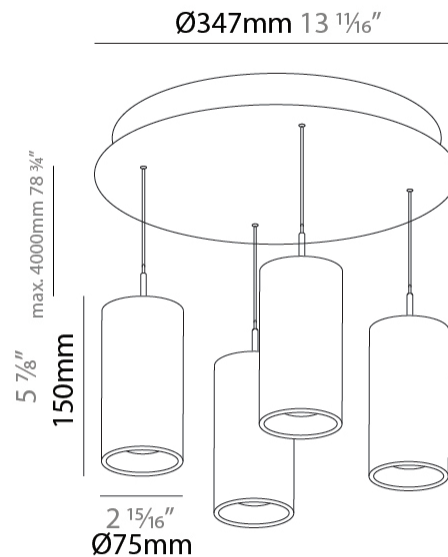

GENERAL

Series: G-Mini Round
Subseries: G-Mini Round Hangover
Brand: Prolicht
Division: Architectural
Mounting Type: Suspension
Mounting Location: Ceiling
Subcategory: Spots

PHYSICAL

Shape: Cylinder
Diameter (mm): 75
Diameter (in): 2 ¹⁵/₁₆
Length (mm): 1200
Length (in): 47 ¹/₄
Height (mm): 150
Height (in): 5 ⁷/₈
Light Distribution: Direct
Diffuser: Shine Ring - NOR / OPL / YEL / ORA / RED / BLU / GRN
Fixture Finish: SSR / BKV / CWI / CRY / HAB / UFT / ITA / RUA / FTG / MYG / LOD / PUS / FRO / FUP / KIA / POP / BLS / SPG / MEY / GOH / GUM / CHC / COM / ABZ / JAG / OBR / MOS / ROR
Accent Finish: NOF / COP / MIR / SSS
Fixture Material: Extruded Aluminum / Steel
Cable Details: 2,000mm/78 3/4" / 4,000mm/157 1/2" - Cable, Black, Green, Orange, Red, White

ELECTRICAL

Lamp Type: LED (Zhaga Standard)
Input Wattage (W): 26
Total Output Wattage (W): 23.7
Dimming: Non-Dimmable
Driver Included: Yes
Driver Location: Integrated
Driver Type: Constant Current - Universal
Driver Class: Class 2
Input Voltage (V): 120 - 277

LED

Color Temperature (°K): 2700 / 3000 / 3500 / 4000
Max. Delivered Lumen (lm): 1557 / 1649 / 1740 / 1787
Nominal Lumen (lm): 1840 / 1949 / 2057 / 2112
CRI: >90 CRI
Lamp Life (hrs): 50000

OPTICAL

Beam Angle: 6 / 22 / 38

RATINGS AND CERTIFICATIONS

Certified By: Certified for North American Standards
IP rating: IP20